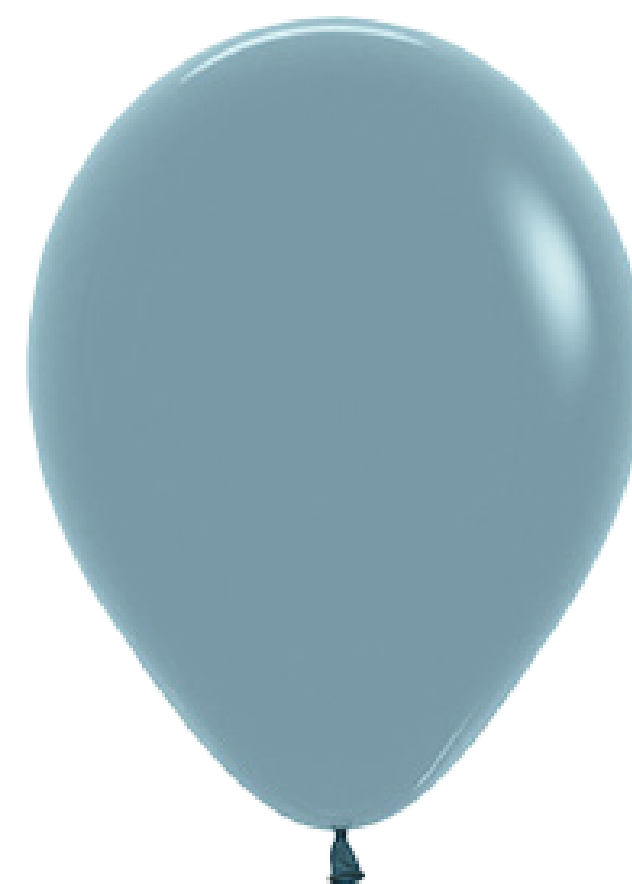

# BLUE SHADES

440 Pearl Blue

640 Pastel Matte Blue

240 Neon Blue

140 Pastel Dusk Blue

037 Fashion  
Aquamarine

038 Fashion Caribbean  
Blue

040 Fashion Blue

940 Reflex Blue

035 Fashion Deep Teal

540 Metallic Blue

041 Fashion Royal Blue

044 Fashion Navy Blue